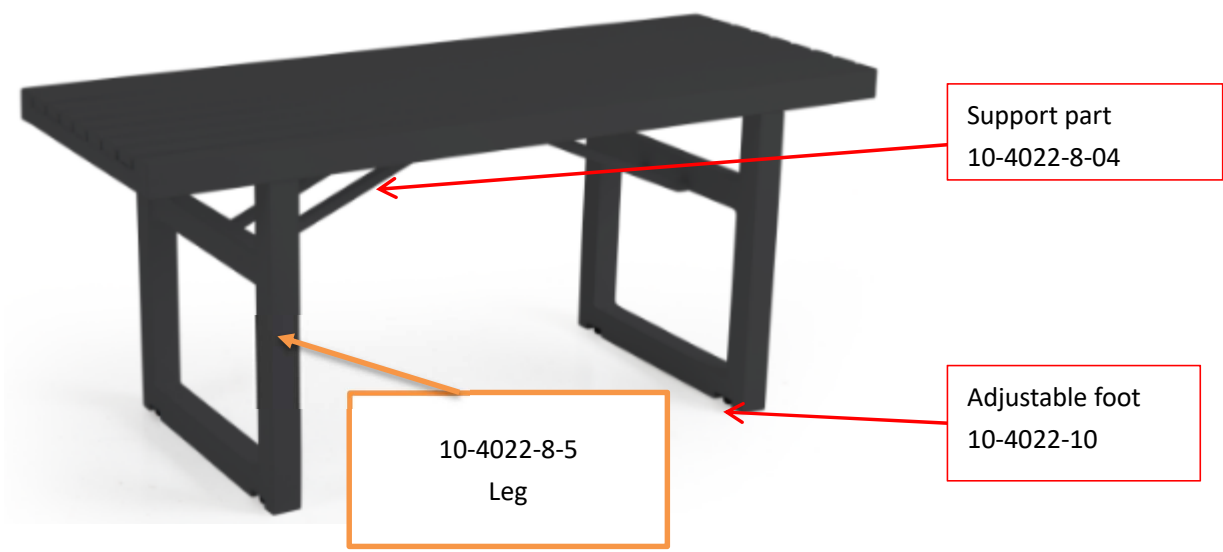

# 4022-8 Vevi bench

Stainless steel screw  
(304) M6\*20  
12pcs

Stainless steel screw  
(304) M6\*30  
2pcs

Screwset  
10-4022-01