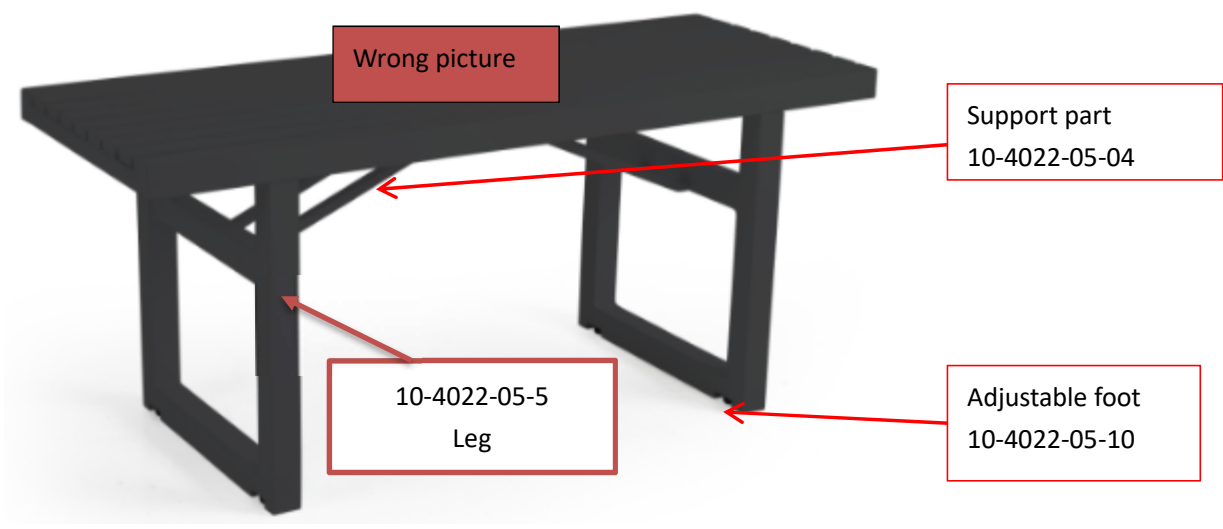

# 4022-05 Vevi bench

Stainless steel screw  
(304) M6\*20  
12pcs

Stainless steel screw  
(304) M6\*30  
2pcs

Screwset  
10-4022-01